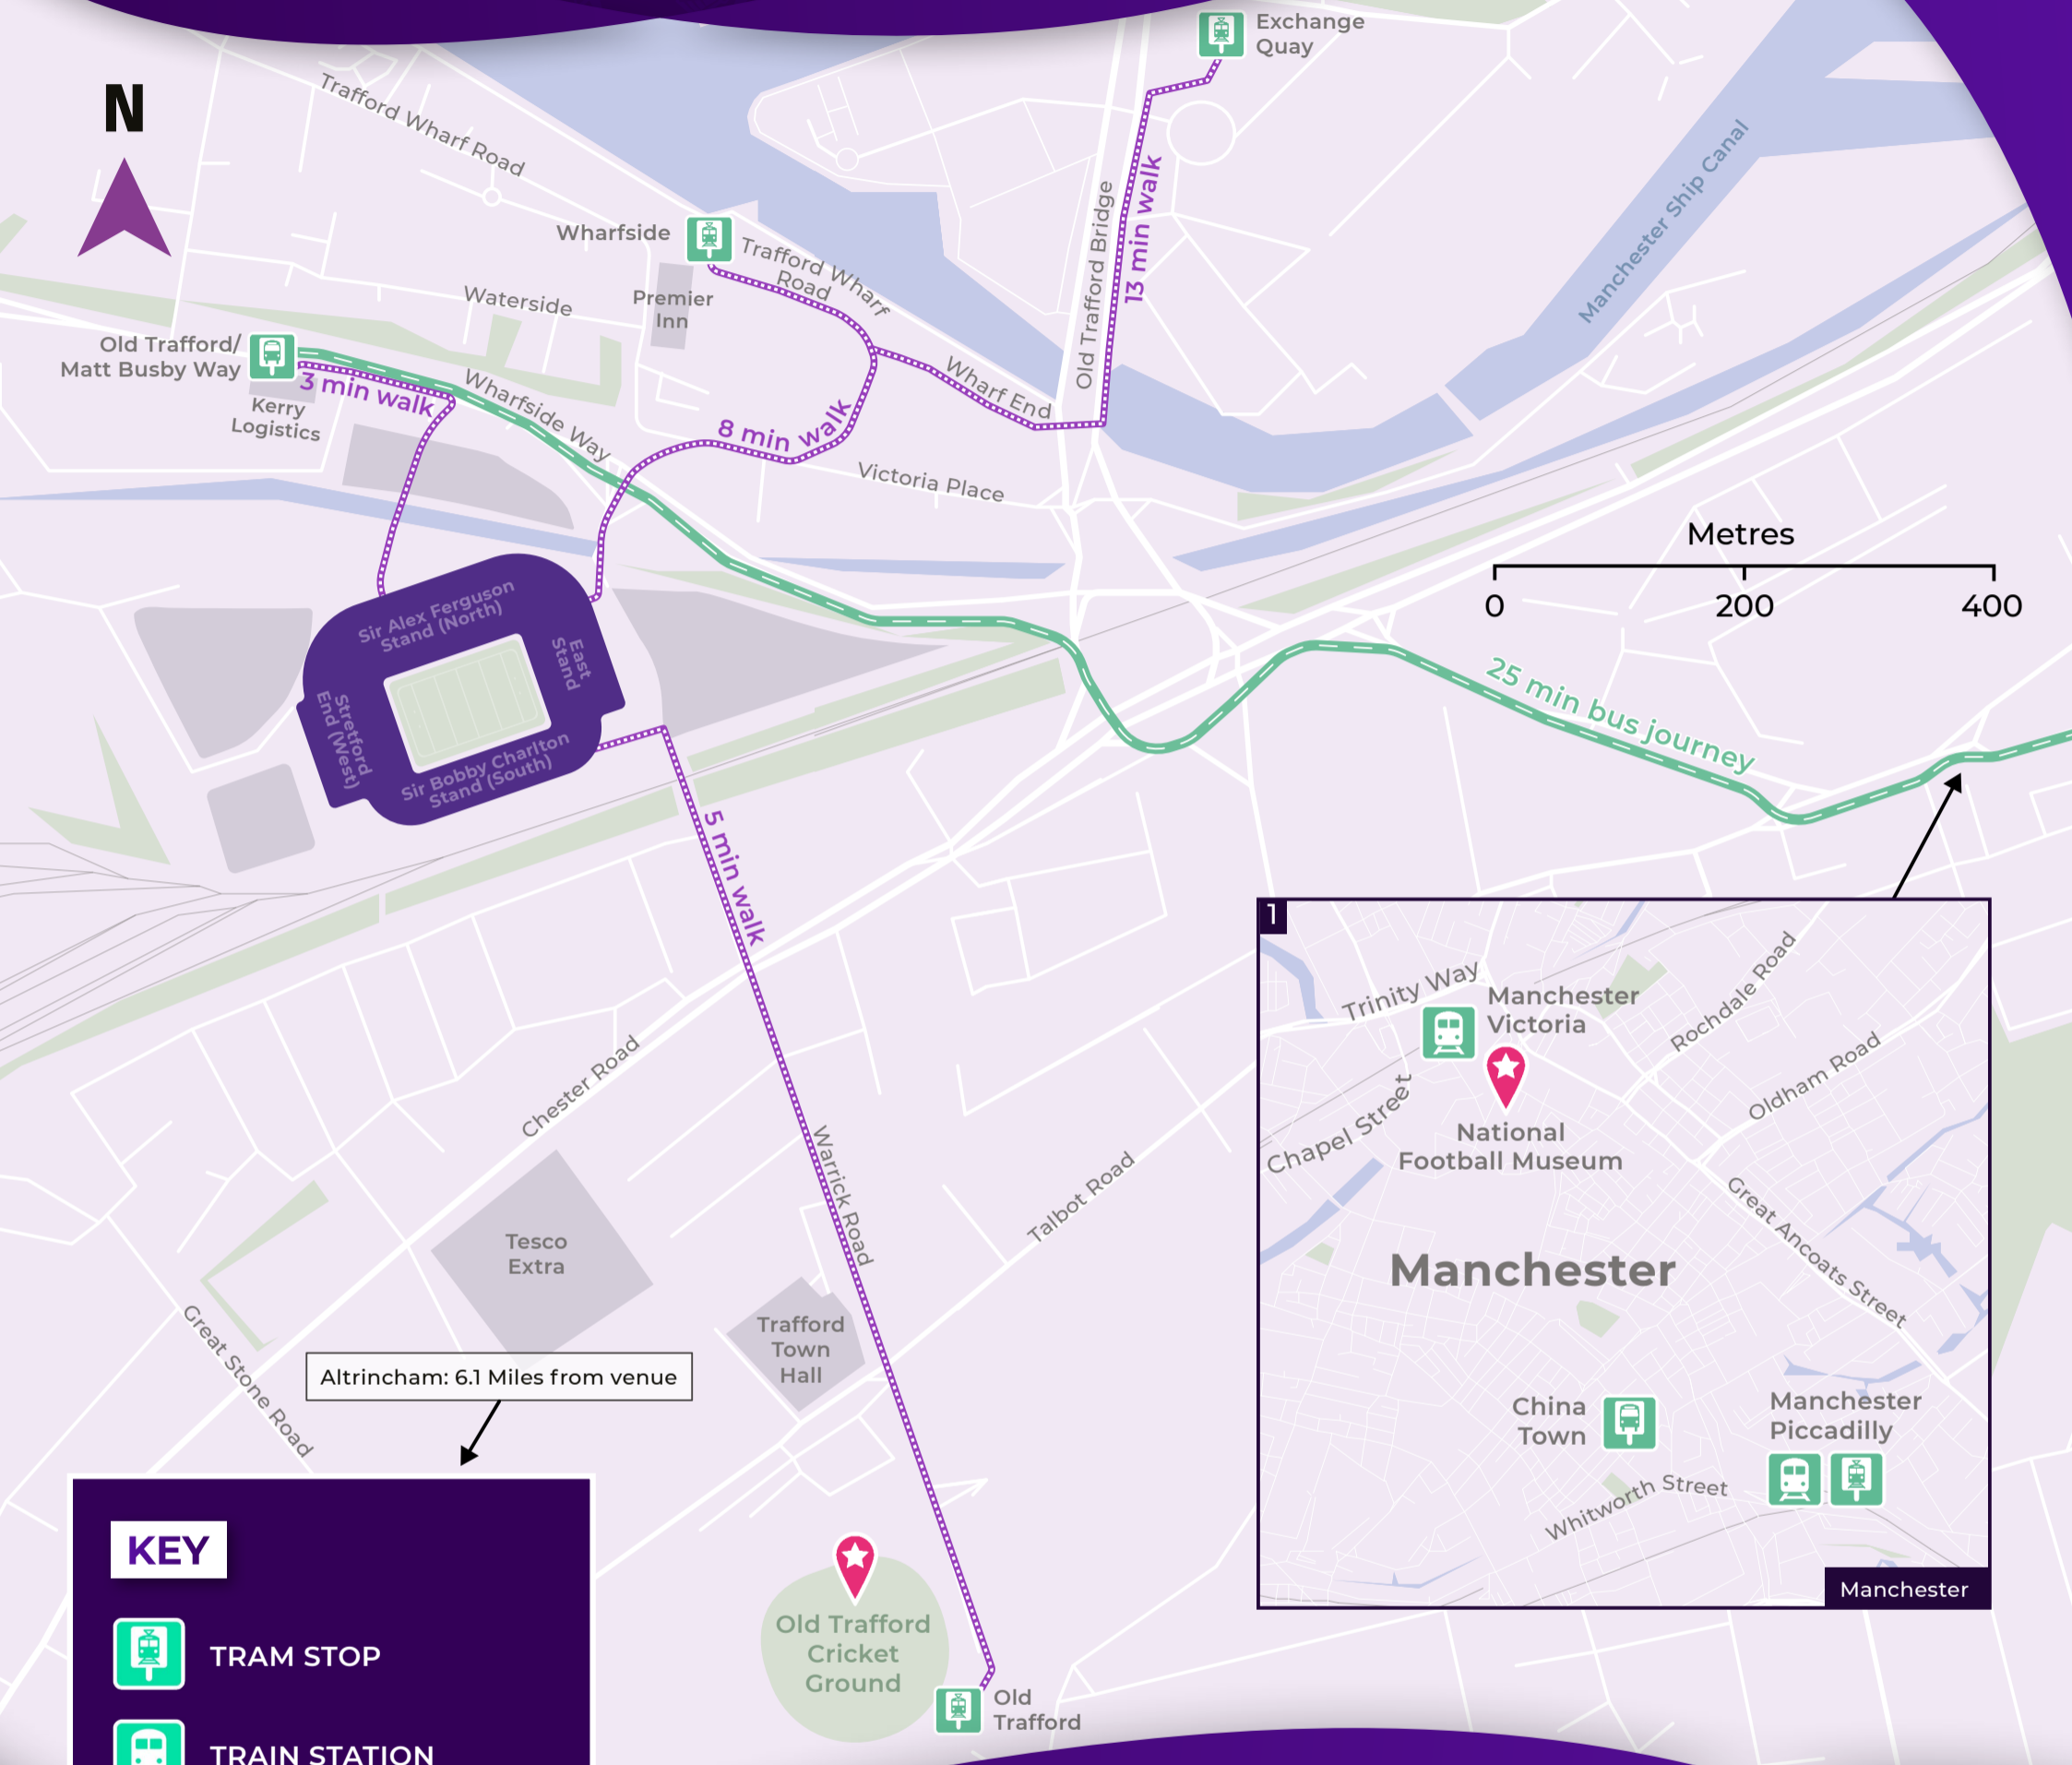

16:00

SAT 19 NOVEMBER

PRINCIPAL PARTNER

CAZOO

PLAN YOUR TRIP

BY TRAIN

Manchester Victoria train station, served by local and regional services from destinations across the North of England, is just 2 miles from the stadium. Manchester's principal railway station, Manchester Piccadilly station, is also nearby (3 miles). Piccadilly station is served by long-distance intercity and cross country services to national destinations including London, Edinburgh and Cardiff. From these train stations, you are able to reach the stadium by bus or tram.

THIS IS REAL IMPACT

YOUR JOURNEY

OLD TRAFFORD, TRAFFORD

Altrincham: 6.1 Miles from venue

KEY

-  TRAM STOP
-  TRAIN STATION
-  BUS STOP
-  PLACE OF INTEREST
-  BUS ROUTE
-  WALKING ROUTE

THINGS TO DO IN MANCHESTER AND TRAFFORD